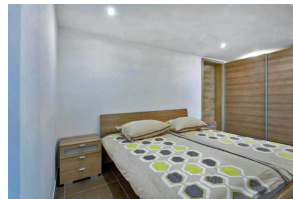

## Description

This is a two-bedroom apartment located on the ground floor of a residential house close to Medvode. There are other apartments in the building however separate entrance and privacy ensured.

The apartment is 67 sqm and comes with 2 parking spaces in front of the building.

The apartment consists of a kitchen, dining and living room area, outside sitting area, 2 bedrooms, hallway, bathroom and toilet.