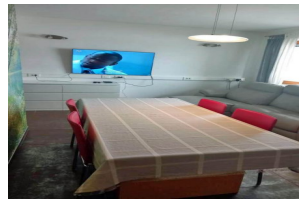

## Description

This is a two-bedroom apartment located on the ground floor of a residential house close to Medvode. There are other apartments in the building however separate entrance and privacy ensured.

The apartment is 67 sqm and comes with 2 parking spaces in front of the building.

The apartment consists of a kitchen, dining and living room area, outside sitting area, 2 bedrooms, hallway, bathroom and toilet.